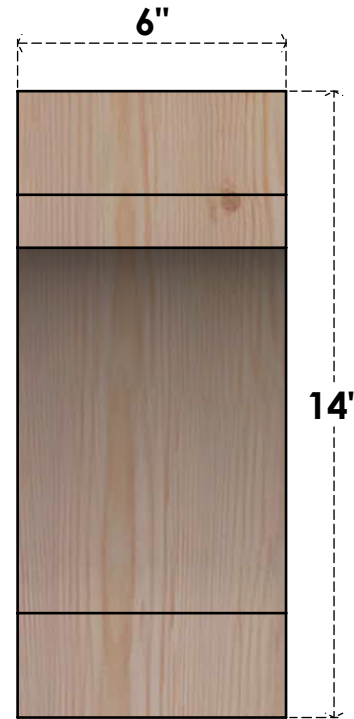

BRC06X14X14MRC00RDF

6"W X 14"D X 14"H MERCED ROUGH SAWN BRACE, DOUGLAS FIR

SIDE

FRONT

EKENA MILLWORK
 2300 WEST MAIN ST.
 CLARKSVILLE, TX 75426
 TOLL FREE: 866-607-0453
 WWW.EKENAMILLWORK.COM

NOTES

1. INSTALLATION TO BE COMPLETED IN ACCORDANCE WITH MANUFACTURER'S SPECIFICATIONS.
2. DRAWING MAY NOT BE TO SCALE
3. THIS DRAWING IS INTENDED FOR DESIGN AND PLANNING PURPOSES ONLY.
4. ALL INFORMATION CONTAINED HEREIN WAS CURRENT AT THE TIME OF DEVELOPMENT BUT MUST BE REVIEWED AND APPROVED BY THE PRODUCT MANUFACTURER TO BE CONSIDERED ACCURATE.
5. PRODUCTS ARE NOT KILN DRIED. THIS ITEM IS UNIQUE AND WILL CONTAIN THE NATURAL VARIATIONS THAT THE WOOD SPECIES OFFERS. THIS MAY RESULT IN VARIATIONS UP TO 1/4"