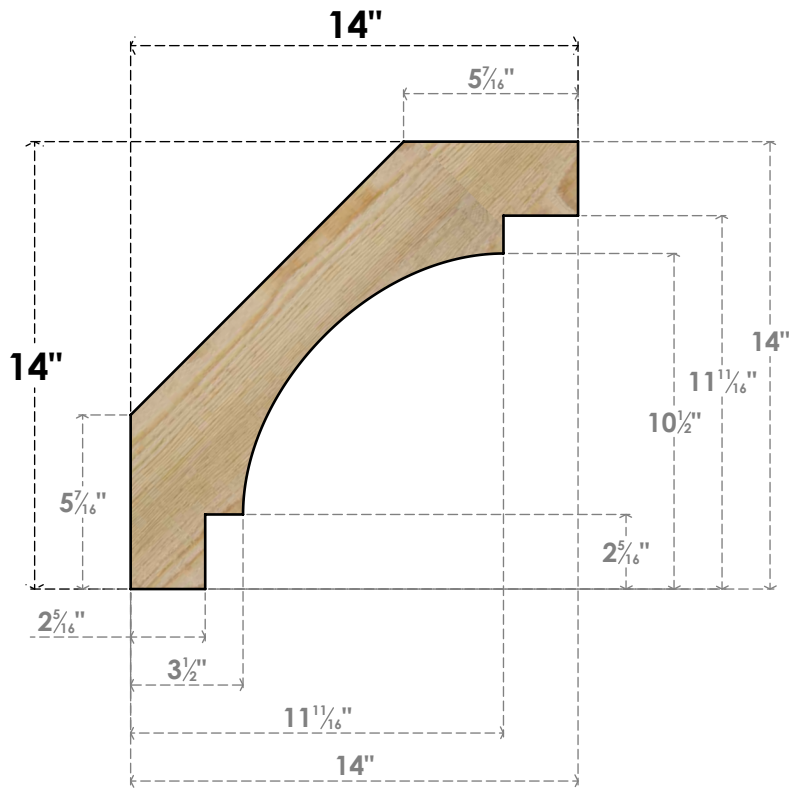

BRC06X14X14MRC00RDF

6"W X 14"D X 14"H MERCED ROUGH SAWN BRACE, DOUGLAS FIR

SIDE

FRONT

EKENA MILLWORK
 2300 WEST MAIN ST.
 CLARKSVILLE, TX 75426
 TOLL FREE: 866-607-0453
 WWW.EKENAMILLWORK.COM

NOTES

1. INSTALLATION TO BE COMPLETED IN ACCORDANCE WITH MANUFACTURER'S SPECIFICATIONS.
2. DRAWING MAY NOT BE TO SCALE
3. THIS DRAWING IS INTENDED FOR DESIGN AND PLANNING PURPOSES ONLY.
4. ALL INFORMATION CONTAINED HEREIN WAS CURRENT AT THE TIME OF DEVELOPMENT BUT MUST BE REVIEWED AND APPROVED BY THE PRODUCT MANUFACTURER TO BE CONSIDERED ACCURATE.
5. PRODUCTS ARE NOT KILN DRIED. THIS ITEM IS UNIQUE AND WILL CONTAIN THE NATURAL VARIATIONS THAT THE WOOD SPECIES OFFERS. THIS MAY RESULT IN VARIATIONS UP TO 1/4"