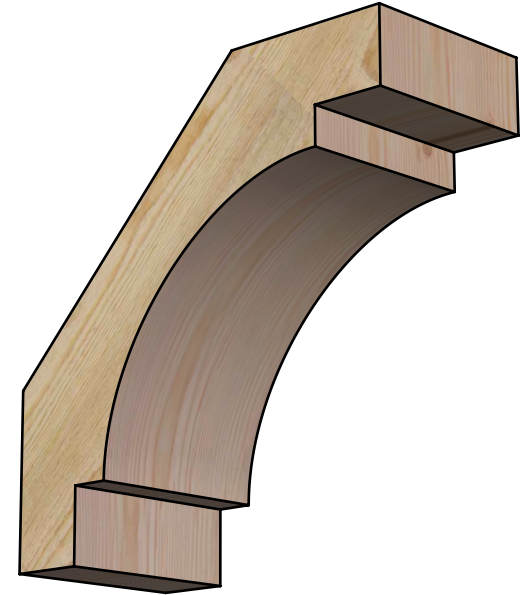

BRC06X14X14MRC00RDF

6"W X 14"D X 14"H MERCED ROUGH SAWN BRACE, DOUGLAS FIR

SIDE

FRONT

EKENA MILLWORK
 2300 WEST MAIN ST.
 CLARKSVILLE, TX 75426
 TOLL FREE: 866-607-0453
 WWW.EKENAMILLWORK.COM

NOTES

1. INSTALLATION TO BE COMPLETED IN ACCORDANCE WITH MANUFACTURER'S SPECIFICATIONS.
2. DRAWING MAY NOT BE TO SCALE
3. THIS DRAWING IS INTENDED FOR DESIGN AND PLANNING PURPOSES ONLY.
4. ALL INFORMATION CONTAINED HEREIN WAS CURRENT AT THE TIME OF DEVELOPMENT BUT MUST BE REVIEWED AND APPROVED BY THE PRODUCT MANUFACTURER TO BE CONSIDERED ACCURATE.
5. PRODUCTS ARE NOT KILN DRIED. THIS ITEM IS UNIQUE AND WILL CONTAIN THE NATURAL VARIATIONS THAT THE WOOD SPECIES OFFERS. THIS MAY RESULT IN VARIATIONS UP TO 1/4"